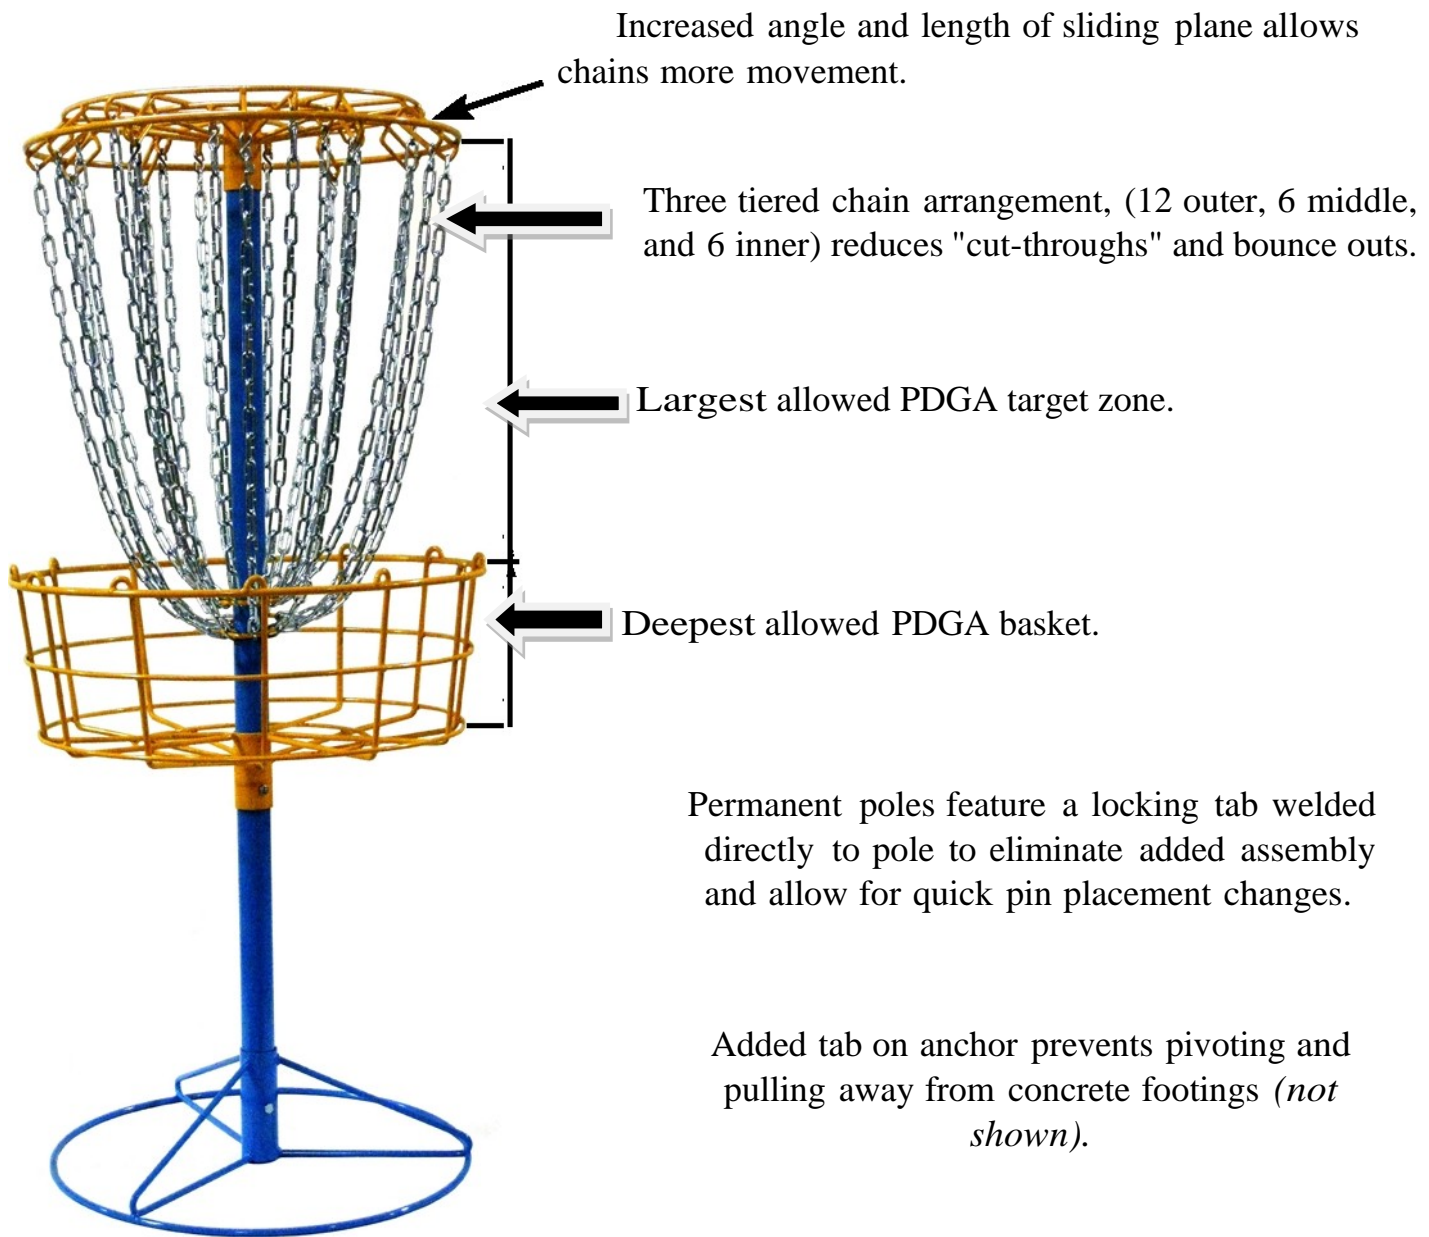

# Disc King's "KING PIN"

Available in any of the 216 RAL colors, in any color combination. The powder coating is applied over the top of an acrylic E-coating. The coating is designed to completely cover all exposed steel parts, extending the life of your baskets.

The chains are standard 2/0 long straight coil, zinc coated steel chain.

All our permanent targets include pole with locking tab, and anchor with locking tab, no need to pay for extras or "frills".

Both our permanent and portable targets retail for \$375.00.  
Wholesale prices and shipping may vary.